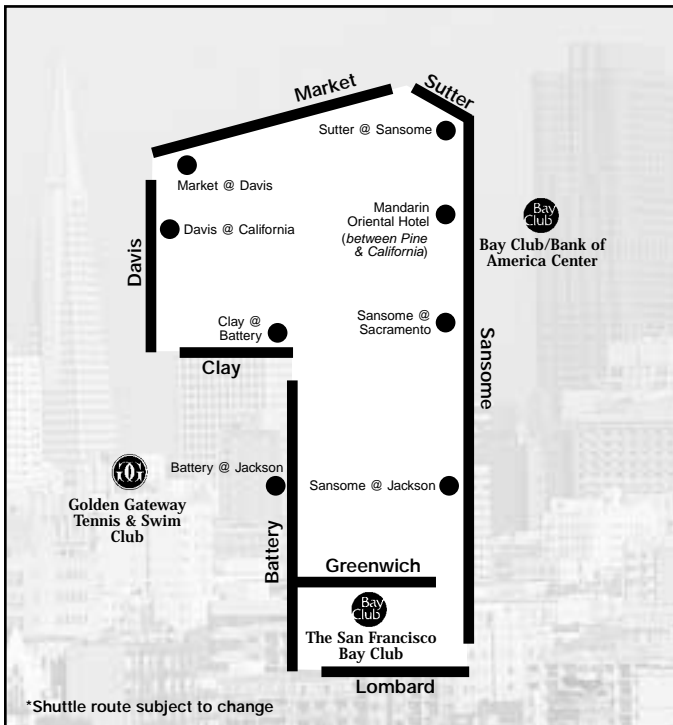

The San Francisco Bay Club

150 Greenwich Street, San Francisco, CA 94111

(415)433-2200

Shuttle Departure Time from The San Francisco Bay Club

Morning Shuttle	Afternoon Shuttle	Evening Shuttle
6:15 AM	12:00 PM	5:00 PM
6:45 AM	12:15 PM	5:15 PM
7:15 AM	12:30 PM	5:30 PM
7:45 AM	12:45 PM	5:45 PM
8:15 AM	1:00 PM	6:00 PM
8:45 AM	1:15 PM	6:15 PM
9:15 AM	1:30 PM	6:30 PM
9:45 AM	1:45 PM	6:45 PM
10:15 AM	2:00 PM	7:00 PM
10:45 AM	2:15 PM	7:15 PM
11:00 AM	2:30 PM	7:45 PM
11:15 AM	3:00 PM	8:15 PM
11:30 AM	3:30 PM	8:45 PM
11:45 AM	4:00 PM	
	4:15 PM	
	4:30 PM	
	4:45 PM	

Shuttle Stops and Estimated Arrival Time* from The San Francisco Bay Club

Battery @ Jackson	2 - 3 minutes
Clay @ Battery	3 - 5 minutes
Davis @ California	5 - 6 minutes
Market @ Davis	6 - 7 minutes
Sutter @ Sansome	7 - 8 minutes
Mandarin Oriental Hotel	8 - 9 minutes
Sansome @ Sacramento	9 - 10 minutes
Sansome @ Jackson	10 - 12 minutes

*Please note that these are estimated times based on departure times from The San Francisco Bay Club.